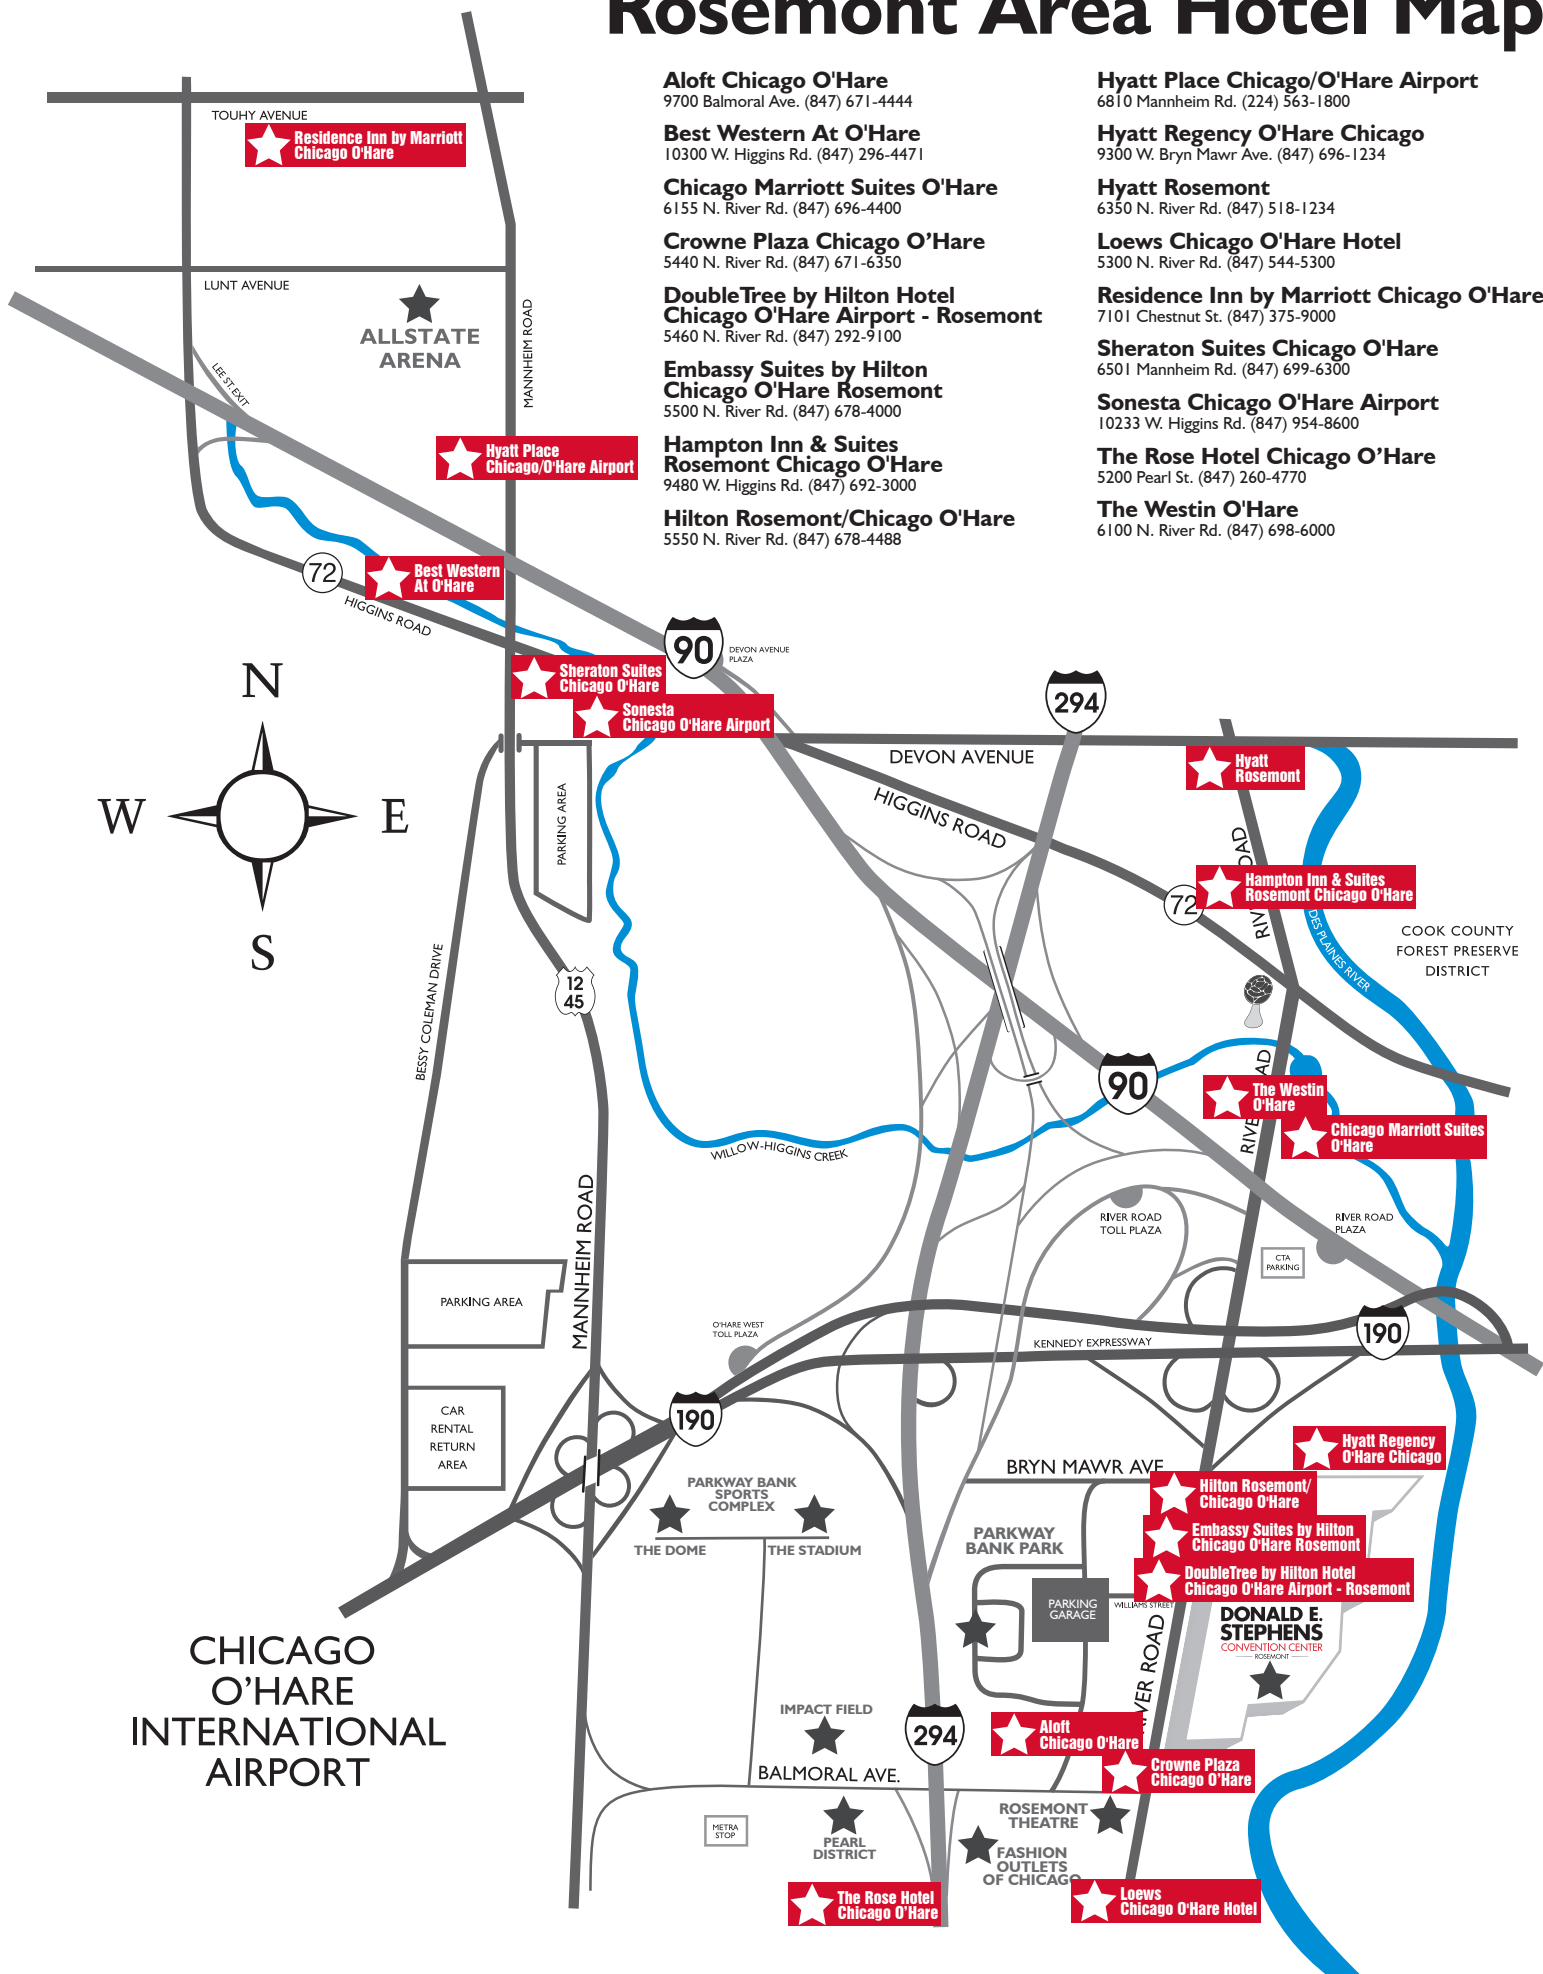

Rosemont Area Hotel Map

Aloft Chicago O'Hare
9700 Balmoral Ave. (847) 671-4444

Best Western At O'Hare
10300 W. Higgins Rd. (847) 296-4471

Chicago Marriott Suites O'Hare
6155 N. River Rd. (847) 696-4400

Crowne Plaza Chicago O'Hare
5440 N. River Rd. (847) 671-6350

DoubleTree by Hilton Hotel Chicago O'Hare Airport - Rosemont
5460 N. River Rd. (847) 292-9100

Embassy Suites by Hilton Chicago O'Hare Rosemont
5500 N. River Rd. (847) 678-4000

Hampton Inn & Suites Rosemont Chicago O'Hare
9480 W. Higgins Rd. (847) 692-3000

TOUHY AVENUE

LUNT AVENUE

LEE ST. EXT.

72

HIGGINS ROAD

90

DEVON AVENUE PLAZA

294

O'HARE WEST TOLL PLAZA

190

90

The Westin O'Hare

Chicago Marriott Suites O'Hare

KENNEDY EXPRESSWAY

190

PARKING AREA